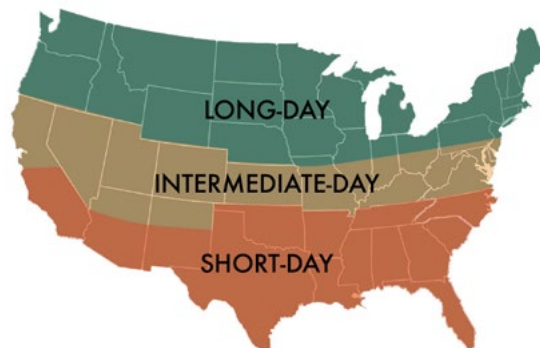

100%
Non-GMO Seed

One Day
Shipping

100%
Satisfaction Guarantee

Family
Owned +Operated